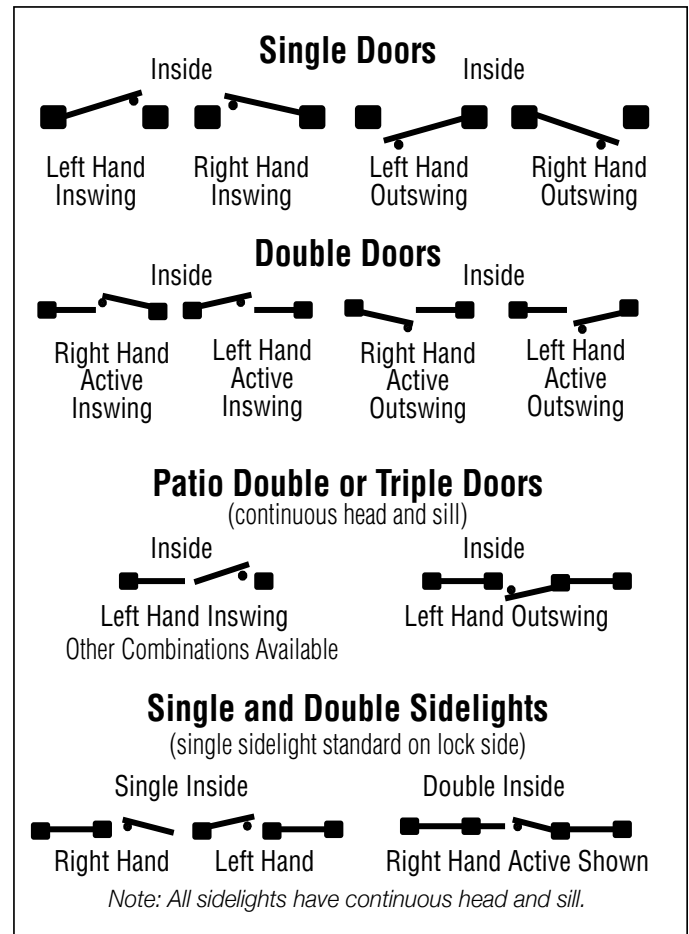

Patio Door System

Rough/Unit/Frame Dimensions

Patio Door Size	Rough	Unit	Frame
5/0 x 6/8 Double	63-3/8" x 82"	65-3/8" x 82-3/4"	62-7/8" x 81-1/2"
5/4 x 6/8 Double	67-3/8" x 82"	69-3/8" x 82-3/4"	66-7/8" x 81-1/2"
5/8 x 6/8 Double	71-3/8" x 82"	73-3/8" x 82-3/4"	70-7/8" x 81-1/2"
6/0 x 6/8 Double	75-3/8" x 82"	77-3/8" x 82-3/4"	74-7/8" x 81-1/2"
Triple Door Size	Rough	Unit	Frame
7/6 x 6/8 Triple	95-1/2" x 82"	96-1/2" x 82-3/4"	94" x 81-1/2"
8/0 x 6/8 Triple	100-1/2" x 82"	102-1/2" x 82-3/4"	66-1/4" x 81-1/2"
8/6 x 6/8 Triple	106-1/2" x 82"	108-1/2" x 82-3/4"	66-1/4" x 81-1/2"
9/0 x 6/8 Triple	112-1/2" x 82"	114-1/2" x 82-3/4"	74-1/4" x 81-1/2"

Note: Add 1/2" in width, 1/4" in height to unit sizes for brick opening.

Door & Sidelight

Rough/Unit/Frame Dimensions

12" W Sidelight	Rough	Unit	Frame
3/0 x 6/8 Single	51-3/8" x 82"	53-3/8" x 82-3/4"	50-7/8" x 81-1/2"
3/0 x 6/8 Double	65" x 82"	67" x 82-3/4"	64-1/2" x 81-1/2"
5/0 x 6/8 Double	89-3/4" x 82"	91-3/4" x 82-3/4"	89-1/4" x 81-1/2"
6/0 x 6/8 Double	101-1/4" x 82"	103-1/4" x 82-3/4"	100-3/4" x 81-1/2"
14" W Sidelight	Rough	Unit	Frame
3/0 x 6/8 Single	53-3/8" x 82"	55-3/8" x 82-3/4"	52-7/8" x 81-1/2"
3/0 x 6/8 Double	69" x 82"	71" x 82-3/4"	68-1/2" x 81-1/2"
5/0 x 6/8 Double	93-3/4" x 82"	95-3/4" x 82-3/4"	93-1/4" x 81-1/2"
6/0 x 6/8 Double	105-1/4" x 82"	107-1/4" x 82-3/4"	104-3/4" x 81-1/2"

Note: 2/0 x 6/8 only available in flush or 6 panel designs.

Door Arrangements